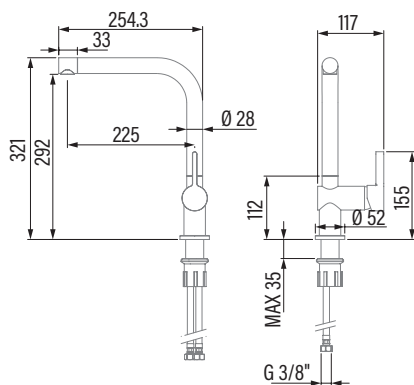

CSA

Cod. **02500400** EAN **8422248107884**

- Brass tap
- Ceramic cartridge
- Cold start
- Revolving stem 360°
- Anti scale areator with 5,7l/min flow limit
- Chrome finish
- M10x1x3/8" certified flexible inlet pipes

Code	02500400
EAN	8422248107884
Model	CSA/B
DIMENSIONS	
Dimensions (diameter, length) of spout braided hose [", cm]	3/8, 36
Product dimensions (height x width x depth) [mm]	321x255x117
Base diameter	52
GENERAL FEATURES	
Water tap type	Single-lever
Material	Brass
Material of handle	Cast
Material of spout braided hose	Stainless steel 304
Finish style	Chrome
Installation place	Sink, cooktop
SPOUT AND CONTROL DETAILS	
Spout type	Long
Spout form	L form
Removable spout	No
Rotatory spout	Yes / 360°
Airy spout	Yes
Antiscale areator	Yes
Shower function	No
Flow limiter 5,7 litre/minute	Yes
Lead Free	No
Cold start	Yes
Control type	Handle
Control position	Right side
ACCESSORIES	
Cartridge type	Ceramic discs
Easy Installation	Yes
Flexible M10x1x3/8" x 360mm Inox certified installation hose	Yes