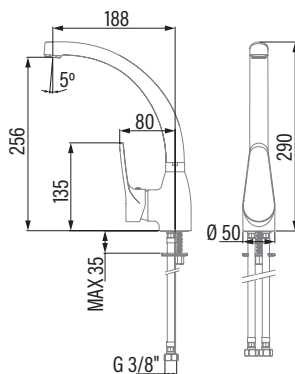

**CBA**  
Cod. **02502400** EAN **8422248107860**

- Brass tap
- Ceramic cartridge**
- Revolving stem 360°
- Anti scale areator with 5,7l/min flow limit**
- Chrome finish
- M10x1/8" certified flexible inlet pipes

<b>Code</b>	02502400
<b>EAN</b>	8422248107860
<b>Model</b>	CBA/C
<b>DIMENSIONS</b>	
Dimensions (diameter, length) of spout braided hose [", cm]	3/8, 36
Product dimensions (height x width x depth) [mm]	290x220x105
Base diameter	50
<b>GENERAL FEATURES</b>	
Water tap type	Single-lever
Material	Brass
Material of handle	Cast
Material of spout braided hose	Stainless steel 304
Finish style	Chrome
Installation place	Sink, cooktop
<b>SPOUT AND CONTROL DETAILS</b>	
Spout type	Long
Spout form	Curved
Removable spout	No
Rotatory spout	Yes / 360°
Airy spout	Yes
Antiscale areator	Yes
Shower function	No
Flow limiter 5,7 litre/minute	Yes
Lead Free	No
<b>Cold start</b>	No
Control type	Handle
Control position	Right side
<b>ACCESSORIES</b>	
Cartridge type	Ceramic discs
Easy Installation	No
Flexible M10x1/8" x 360mm Inox certified installation hose	Yes