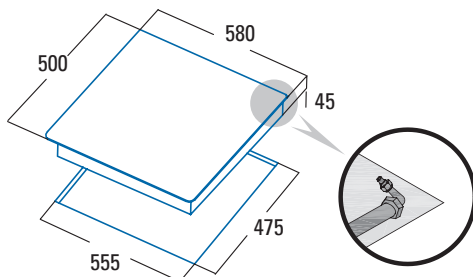

GIB 6004 X

GIB 6004 X

Cod. **08066312** EAN **8422248068369**

- 4 gas burners:**
 - Rear Left: 1 semi-fast of 1.75kW
 - Front Left: 1 fast of 3kW
 - Rear Right: 1 semi-fast of 1.75kW
 - Front Right: 1 auxiliary of 1kW
- One hand automatic ignition
- Flame failure gas cut off safety system
- Enamelled Grills/burners
- Suitable for **butane gas**
- Gas inlet position: rear right
- LPG nozzles included in the box
- 58 cm wide**
- Total power 7.5kW**

Code	08066312
EAN	8422248068369
Model	GIB 6004 X
Type (Glass /St.Steel /Enamelled)	St.Steel
Product fiche	
Suitable for City Gas	-
Suitable for LPG	√
Number of burners	4
Triple ring power [kW]	
Fast power [kW]	3
Semi-fast power [kW]	1,75
Semi-fast power [kW]	1,75
Auxiliar power [kW]	1
Dimensions	
Appliance width [mm]	580
Appliance depth [mm]	500
Appliance height [mm]	45
Built-in width [mm]	555
Built-in depth [mm]	475
Anchor system	Fixation brackets
Characteristics	
Plug-in autoignition	√
Enamelled Grills/Burners	√
Cast Iron Grills/Burners	-
Security	
Safety valve	√
Electrical Connection	
Nominal voltage (V)	220-240
Mains frequency (Hz)	50-60
Product power (kW)	7,5
Accessories	
"LPG butane/natural kit conversor (included)"	√