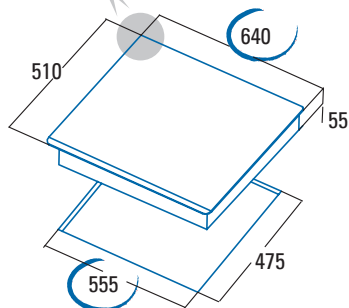

LCIB 6031 BK

LCIB 6031 BK
Cod. **08041503** EAN **8422248078788**

- 4 gas burners:**
Rear: 1 fast of 3kW
Front: 1 semi-fast of 1.75kW
Right: 1 **triple ring** of 3.5kW
Left: 1 auxiliary of 1kW
- One hand automatic ignition
- Flame failure gas cut off safety system
- Cast iron** Grills/burners
- Suitable for **butane gas**
- Gas inlet position: rear left
- LPG nozzles included in the box
- 64cm** wide with 60cm built in cut out
- Total Power **9,25kW**

Code	08041503
EAN	8422248078788
Model	LCIB 6031 BK
Type (Glass /St.Steel /Enamelled)	Glass
Product fiche	
Suitable for City Gas	-
Suitable for LPG	√
Number of burners	4
Triple ring power [kW]	3,5
Fast power [kW]	3
Semi-fast power [kW]	1,75
Semi-fast power [kW]	
Auxilliar power [kW]	1
Dimensions	
Appliance width [mm]	640
Appliance depth [mm]	500
Appliance height [mm]	55
Built-in width [mm]	555
Built-in depth [mm]	475
Anchor system	Fixation brackets
Characteristics	
Plug-in autoignition	√
Enamelled Grills/Burners	-
Cast Iron Grills/Burners	√
Security	
Safety valve	√
Electrical Connection	
Nominal voltage (V)	220-240
Mains frequency (Hz)	50-60
Product power (kW)	9,25
Accessories	
"LPG butane/natural kit conversor (included)"	√