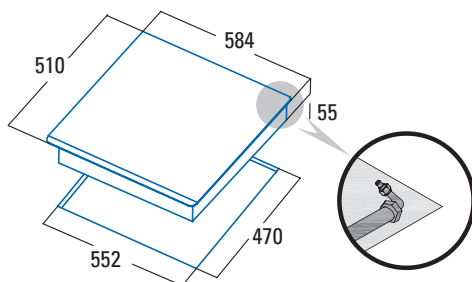

RCI 631 WH

RCI 631 WH

Cod. **08028003** EAN **8422248058674**

4 gas burners:

- Rear Left: 1 **triple ring** of 3.5kW
- Front Left: 1 semi-fast of 1.75kW
- Rear Right: 1 semi-fast of 1.75kW
- Front Right: 1 auxiliary of 1kW

- One hand automatic ignition
- Flame failure gas cut off safety system
- Cast iron** Grills/burners
- Suitable for **city gas**
- Gas inlet position: rear right
- LPG nozzles included in the box
- 58 cm** wide
- Total power 8kW**

Code	08028003
EAN	8422248058674
Model	RCI 631 WH
Type (Glass /St.Steel /Enamelled)	Glass
Product fiche	
Suitable for City Gas	√
Suitable for LPG	-
Number of burners	4
Triple ring power [kW]	3,5
Fast power [kW]	
Semi-fast power [kW]	1,75
Semi-fast power [kW]	1,75
Auxilliar power [kW]	1
Dimensions	
Appliance width [mm]	584
Appliance depth [mm]	510
Appliance height [mm]	55
Built-in width [mm]	452
Built-in depth [mm]	470
Anchor system	Fixation brackets
Characteristics	
Plug-in autoignition	√
Enamelled Grills/Burners	-
Cast Iron Grills/Burners	√
Security	
Safety valve	√
Electrical Connection	
Nominal voltage (V)	220-240
Mains frequency (Hz)	50-60
Product power (kW)	8
Accessories	
"LPG butane/natural kit conversor (included)"	√