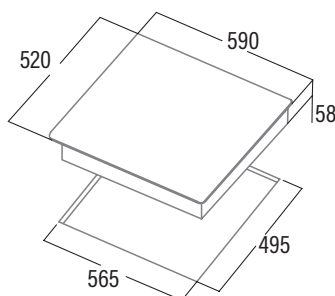

Code	08001205
EAN	8422248090315
Model	IB 6403 BK
Type	Induction
Product fiche	
Cooking zones	3
Right front zone: Diameter (mm)	-
Right front zone: Power (kW)	-
Right front zone: Booster (kW)	-
Right front zone: Consumption (Wh/kg)	-
Right rear zone: Diameter (mm)	250
Right rear zone: Power (kW)	1,8
Right rear zone: Booster (kW)	2,3
Right rear zone: Consumption (Wh/kg)	181,5
Central front zone: Diameter (mm)	-
Central front zone: Power (kW)	-
Central front zone: Booster (kW)	-
Central front zone: Consumption (Wh/kg)	-
Central rear zone: Diameter (mm)	-
Central rear zone: Power (kW)	-
Central rear zone: Booster (kW)	-
Central rear zone: Consumption (Wh/kg)	-
Front left zone: Diameter (mm)	180
Front left zone: Power (kW)	1,8
Front left zone: Booster (kW)	-
Front left zone: Consumption (Wh/kg)	183,4
Left rear zone: Diameter (mm)	160
Left rear zone: Power (kW)	1,5
Left rear zone: Booster (kW)	-
Left rear zone: Consumption (Wh/kg)	181,7
Energy consumption of the hob (Wh/kg)	182,2
Dimensions	
Product width (mm)	590
Product depth (mm)	520
Product height (mm)	58
Built-in height (mm)	565
Built-in depth (mm)	495
Ventilation slot (mm)	5
Fixing system	Quick-Fix System
Finishing	
Colour	Black
Aesthetic	Rounded
Control	
Control type	Touch
Power selection (+/-)	Centralized
Power levels	9 + Booster
Timer	Yes
Countdown alarm	No
Power management	No
Security	
Safety lock	Yes
Residual heat indicator	Yes
Automatic pan detection	Yes
Automatic safety switch-off	Yes
Protection against liquid spillage	Yes
Electrical connection	
Nominal voltage (V)	220-240
Mains frequency (Hz)	50-60
Max Product power (kW)	5,3