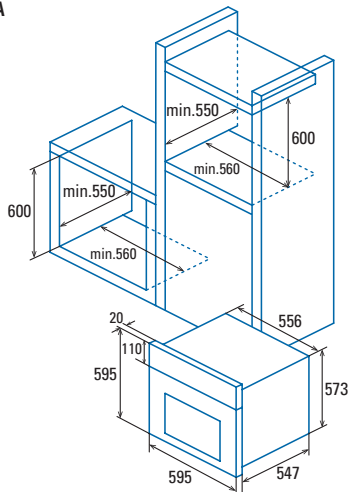

Code	07044605
EAN	8422248095433
Model	SES 7104 X
Type	Static
Product fiche according to EU 65/2014 y EU 66/2014	
Energy efficiency index (IEE)	95
Energy efficiency Class	A
Energy consumption in conventional mode [kWh/cycle]	0,83
Energy consumption in fan-forced mode [kWh/cycle]	-
Number of cavities	1
Heat source	Electricity
Mass of the appliance [Kg]	26,9
Cavity volume (L)	77
Dimensions	
Width [mm]	595
Height [mm]	595
Depth [mm]	547
Cavity width [mm]	476
Cavity height [mm]	372
Cavity depth [mm]	437
Characteristics	
Finishing	Stainless steel and black glass
Soft Door closing	No
Tray levels	5
Convection Fan	No
Number of light bulbs	1
Controls	
Control type	Knobs
Screen Technology	-
Cooking programmer start/stop	-
Cooking programmer stop	-
Minute minder	Yes
Working pilot light	No
Thermostat pilot light	Yes
Min. temperature [°C]	50
Max. Temperature [°C]	250
Cleaning	
Enamel	Non-stick black
Cavity type	Flat
Inner glass	Removable
AquaSmart Cleaning	Manual
Number of programmes	4
Fast preheat	Manual
Inner light	No
Safety	
Safety lock	Yes
Number of door glasses	2
Cooling fan	Yes
Security Thermostat	Yes
Electrical connection	
Grill power [W]	1200 + 1400
Bottom heating element power [W]	1100
Back heating element power [W]	-
Total rated Power [W]	2650
Nominal voltage [V] / Mains frequency [Hz]	220-240 / 50/60
Light power [W]	15
Plug	No
Accessories	
Side racks	1
Grill	1
Shallow tray	-
Deep tray	1
Sliding rails	-
Turnspit	-
Pizza Stone (optional)	-
Gas connection hose	-