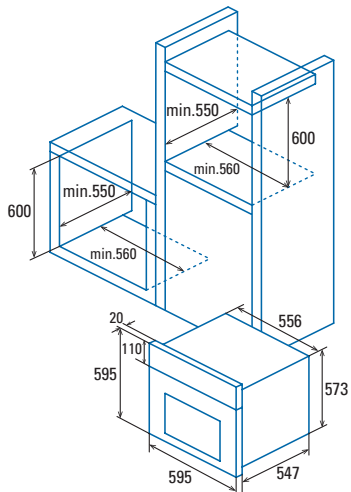

SES 7004 X

SES 7004 X
Cod. **07044603** EAN **8422248095426**

- Static oven - 4 functions
- Temperature range 50°C-250°C
- 5 levels for placing easy-to-move trays
- Panoramic easy-to-clean full glass door with removable inner glass
- Double glazed cool door with tangential ventilation
- Accessories: tray and grid
- AquaSmart Cleaning system
- Easy to clean enamel
- Stainless steel and black glass finishing
- Interior lighting
- 60cm wide
- Net capacity **72 litres**
- 220/240V 50/60Hz
- Energy Class A**

Code	07044603
EAN	8422248095426
Model	SES 7004 X
Type	Static
Product fiche according to EU 65/2014 y EU 66/2014	
Energy efficiency index (IEE)	92,7
Energy efficiency Class	A
Energy consumption in conventional mode [kWh/cycle]	0,79
Energy consumption in fan-forced mode [kWh/cycle]	-
Number of cavities	1
Heat source	Electricity
Mass of the appliance [Kg]	26,9
Cavity volume (L)	72
Dimensions	
Width [mm]	595
Height [mm]	595
Depth [mm]	547
Cavity width [mm]	439
Cavity height [mm]	372
Cavity depth [mm]	437
Characteristics	
Finishing	Stainless steel and black glass
Soft Door closing	No
Tray levels	5
Convection Fan	No
Number of light bulbs	1
Controls	
Control type	Knobs
Screen Technology	-
Cooking programmer start/stop	-
Cooking programmer stop	-
Minute minder	-
Working pilot light	No
Thermostat pilot light	Yes
Min. temperature [°C]	50
Max. Temperature [°C]	250
Cleaning	
Enamel	Non-stick black
Cavity type	Embossed
Inner glass	Removable
AquaSmart Cleaning	Manual
Number of programmes	4
Fast preheat	Manual
Inner light	No
Safety	
Safety lock	Yes
Number of door glasses	2
Cooling fan	Yes
Security Thermostat	Yes
Electrical connection	
Grill power [W]	1200 + 1400
Bottom heating element power [W]	1100
Back heating element power [W]	-
Total rated Power [W]	2650
Nominal voltage [V] / Mains frequency [Hz]	220-240 / 50/60
Light power [W]	15
Plug	No
Accessories	
Side racks	-
Grill	1
Shallow tray	1
Deep tray	-
Sliding rails	-
Turnspit	-
Pizza Stone (optional)	-
Gas connection hose	-