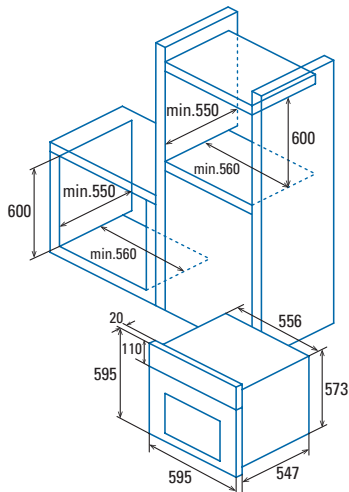

SES 7004 BK

A

SES 7004 BK
Cod. **07044408** EAN **8422248095532**

- Static oven - 4 functions
- Temperature range 50°C-250°C
- 5 levels for placing easy-to-move trays
- Panoramic easy-to-clean full glass door with removable inner glass
- Double glazed cool door with tangential ventilation
- Accessories: tray and grid
- AquaSmart Cleaning system
- Easy to clean enamel
- Black glass finishing
- Interior lighting
- 60cm wide
- Net capacity **72 litres**
- 220/240V 50/60Hz
- Energy Class A**

Code	07044408
EAN	8422248095532
Model	SES 7004 BK
Type	Static
Product fiche according to EU 65/2014 y EU 66/2014	
Energy efficiency index (IEE)	92,7
Energy efficiency Class	A
Energy consumption in conventional mode [kWh/cycle]	0,79
Energy consumption in fan-forced mode [kWh/cycle]	-
Number of cavities	1
Heat source	Electricity
Mass of the appliance [Kg]	26,9
Cavity volume (L)	72
Dimensions	
Width [mm]	595
Height [mm]	595
Depth [mm]	547
Cavity width [mm]	439
Cavity height [mm]	372
Cavity depth [mm]	437
Characteristics	
Finishing	Black glass
Soft Door closing	No
Tray levels	5
Convection Fan	No
Number of light bulbs	1
Controls	
Control type	Knobs
Screen Technology	-
Cooking programmer start/stop	-
Cooking programmer stop	-
Minute minder	-
Working pilot light	No
Thermostat pilot light	Yes
Min. temperature [°C]	50
Max. Temperature [°C]	250
Cleaning	
Enamel	Non-stick black
Cavity type	Embossed
Inner glass	Removable
AquaSmart Cleaning	Manual
Number of programmes	4
Fast preheat	Manual
Inner light	No
Safety	
Safety lock	Yes
Number of door glasses	2
Cooling fan	Yes
Security Thermostat	Yes
Electrical connection	
Grill power [W]	1200 + 1400
Bottom heating element power [W]	1100
Back heating element power [W]	-
Total rated Power [W]	2650
Nominal voltage [V] / Mains frequency [Hz]	220-240 / 50/60
Light power [W]	15
Plug	No
Accessories	
Side racks	-
Grill	1
Shallow tray	1
Deep tray	-
Sliding rails	-
Turnspit	-
Pizza Stone (optional)	-
Gas connection hose	-