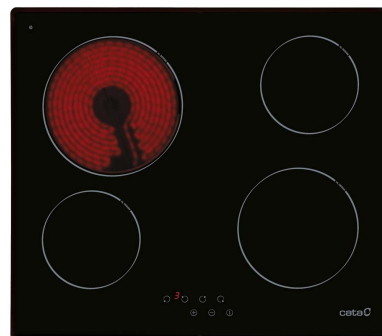

## T 604

REFERENCE 08052206 - T 604 - EAN 8422248051828

### DESCRIPTION

The T 604 is a ceramic hob with 4 cooking zones 140, 180 and 210 mm. With 9 levels control and locking security system control panel.

### FEATURES

Fixing system	Quick-Fix System
Product width (mm)	590
Product depth (mm)	520
Product height (mm)	67
Built-in height (mm)	560
Built-in depth (mm)	490
Control type	Táctil
Power Levels	9
Child safety lock	✓
Residual heat indicator	✓
Automatic safety switch-off	✓
Cooking areas	4
Front Right area - Area diameter (mm)	180
Front Right area - Power (kW)	1,8
Rear Right area - Area diameter (mm)	140
Rear Right area - Power (kW)	1,2
Front Left area - Area diameter (mm)	140
Front Left area - Power (kW)	1,2
Rear Left area - Area diameter (mm)	210
Rear Left area - Power (kW)	2,3
Nominal voltage (V)	220-240
Mains frequency (Hz)	50/60
Product power (kW)	6,5