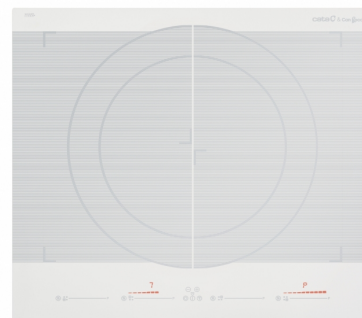

GIGA 600 WH

REFERENCE 08026003 - GIGA 600 WH - 8422248059206

DESCRIPTION

Induction hob Booster from the tasting & Can Rock collection, stands out for the great cooking zone that offers up to 40 centimeters in diameter. With 4 independent zones of cooking with Booster system. It features touch control sequential 9 levels, timer, and control panel locking system.

FEATURES

Front bevel Finishing	✓
Fixing system	Quick-Fix System
Product width (mm)	590
Product depth (mm)	520
Product height (mm)	50
Built-in height (mm)	565
Built-in depth (mm)	495
Ventilation slot (mm)	5
Control type	Deslizante
Power Levels	9 + Booster
Timer for each cooking area	✓
Buzzer	✓
Child safety lock	✓
Residual heat indicator	✓
Automatic pan detection	✓
Automatic safety switch-off	✓
Cooking areas	4
Front Right area - Area diameter (mm)	235x185
Front Right area - Power (kW)	2,1
Front Right area - Booster (kW)	3,7
Rear Right area - Area diameter (mm)	235x185
Rear Right area - Power (kW)	2,1
Rear Right area - Booster (kW)	3,7
Front Left area- Area diameter (mm)	235x185
Front Left area - Power (kW)	2,1
Front Left area - Booster (kW)	3,7
Rear Left area - Area diameter (mm)	235x185
Rear Left area- Power (kW)	2,1
Rear Left area - Booster (kW)	3,7
Nominal voltage (V)	220-240
Mains frequency (Hz)	50/60
Product power (kW)	7,4