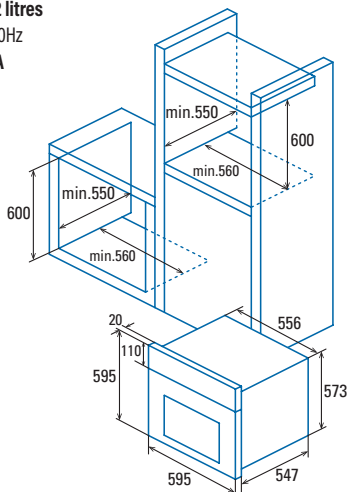

<b>Code</b>	<b>07034100</b>
<b>EAN</b>	<b>8422248095563</b>
<b>Model</b>	<b>MDS 7206 WH</b>
<b>Type</b>	Multifunction
<b>Product fiche according to EU 65/2014 y EU 66/2014</b>	
Energy efficiency index (IEE)	95
Energy efficiency Class	A
Energy consumption in conventional mode [kWh/cycle]	0,85
Energy consumption in fan-forced mode [kWh/cycle]	0,81
Number of cavities	1
Heat source	Electricity
Mass of the appliance [Kg]	26,9
Cavity volume (L)	72
<b>Dimensions</b>	
Width [mm]	595
Height [mm]	595
Depth [mm]	547
Cavity width [mm]	476
Cavity height [mm]	372
Cavity depth [mm]	407
<b>Characteristics</b>	
Finishing	White glass
Soft Door closing	No
Tray levels	5
Convection Fan	Yes
Number of light bulbs	1
<b>Controls</b>	
Control type	Touch with push-pull knobs
Screen Technology	White LCD
Cooking programmer start/stop	Yes
Cooking programmer stop	-
Minute minder	-
Working pilot light	Yes
Thermostat pilot light	Yes
Min. temperature [°C]	50
Max. Temperature [°C]	250
<b>Cleaning</b>	
Enamel	Non-stick black
Cavity type	Flat
Inner glass	Removable
AquaSmart Cleaning	Manual
Number of programmes	6
Fast preheat	Yes
Inner light	No
<b>Safety</b>	
Safety lock	Yes
Number of door glasses	2
Cooling fan	Yes
Security Thermostat	Yes
<b>Electrical connection</b>	
Grill power [W]	1200 + 1400
Bottom heating element power [W]	1100
Back heating element power [W]	-
Total rated Power [W]	2650
Nominal voltage [V] / Mains frequency [Hz]	220-240 / 50/60
Light power [W]	15
Plug	No
<b>Accessories</b>	
Side racks	1
Grill	1
Shallow tray	-
Deep tray	1
Sliding rails	1
Turnspit	-
Pizza Stone (optional)	-
Gas connection hose	-