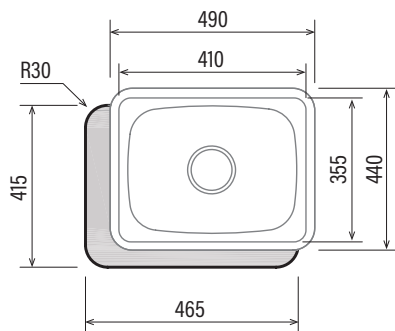

CSS-1

Cod. **02612400** EAN **8422248074384**

- Square bowl
- Installation in 50-cm unit
- Dimensions: 49 x 44 cm
- Bowl depth 15cm
- Noise absorber foam
- Stainless steel AISI 304 18/8
- Basket valve 3 1/2"
- Thickness 0,7mm
- Accessories:
 Watertight strip
 Fastening clamps
 Overflow pipe
 Siphon

Code	02612400
EAN	8422248074384
Model	CSS-1
DIMENSIONS	
Cutout dimension (length x width) [mm]	465x415
Dimensions (length x width x depth) [mm]	490x440x150
GENERAL FEATURES	
Type of sink	Built-in countertop
Material	Stainless steel 304
Steel thickness [mm]	0,7
Colour	Steel
BOWL AND DRAINING RACK DETAILS	
Bowl quantity	1
Bowl form	Square
Draining rack	-
Draining rack quantity	-
Draining rack form	-
Draining rack position	-
Tap hole	
ACCESSORIES	
Drainpipe type	Round 3/2"
Drainpipe quantity	1
Drainpipe quantity	Yes
Overflow tube	Yes