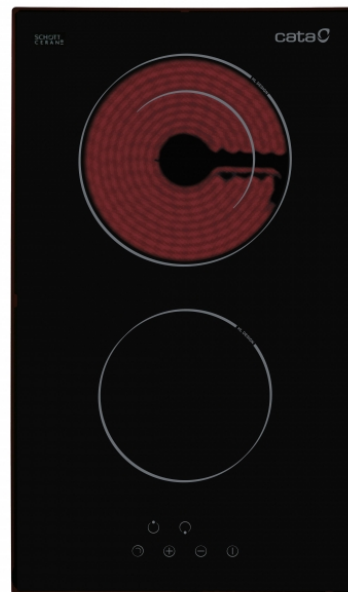

## TD 302

REFERENCE 08060006 - TD 302 - 8422248051811

### DESCRIPTION

Slim format vitroceramichob, cooking zone 1 x140 mm and 1 extensible area of 180/120 mm in diameter. With locking security system control panel.

### FEATURES

Fixing system	Quick-Fix System
Product width (mm)	298
Product depth (mm)	520
Product height (mm)	67
Built-in height (mm)	275
Built-in depth (mm)	500
Control type	Táctil
Power Levels	9
Child safety lock	✓
Residual heat indicator	✓
Automatic safety switch-off	✓
Cooking areas	2
Front Right area - Area diameter (mm)	140
Front Right area - Power (kW)	1,2
Rear Right area - Area diameter (mm)	180/120
Rear Right area - Power (kW)	1,7/0,7
Nominal voltage (V)	220-240
Mains frequency (Hz)	50/60
Product power (kW)	2,9