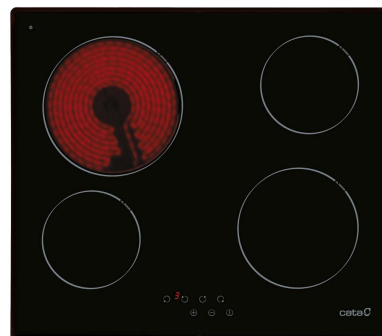

T 604

REFERENCE 08052206 - T 604 - EAN 8422248051828

DESCRIPTION

The T 604 is a ceramic hob with 4 cooking zones 140, 180 and 210 mm. With 9 levels control and locking security system control panel.

FEATURES

Fixing system	Quick-Fix System
Product width (mm)	590
Product depth (mm)	520
Product height (mm)	67
Built-in height (mm)	560
Built-in depth (mm)	490
Control type	Táctil
Power Levels	9
Child safety lock	✓
Residual heat indicator	✓
Automatic safety switch-off	✓
Cooking areas	4
Front Right area - Area diameter (mm)	180
Front Right area - Power (kW)	1,8
Rear Right area - Area diameter (mm)	140
Rear Right area - Power (kW)	1,2
Front Left area - Area diameter (mm)	140
Front Left area - Power (kW)	1,2
Rear Left area - Area diameter (mm)	210
Rear Left area - Power (kW)	2,3
Nominal voltage (V)	220-240
Mains frequency (Hz)	50/60
Product power (kW)	6,5