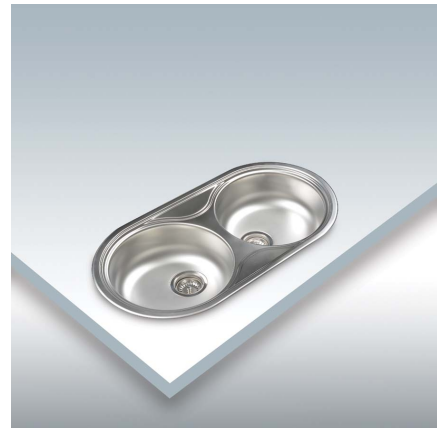

R 2

REFERENCE 02604300 - R 2 - EAN 8422248074391

DESCRIPTION

- 2 round bowl
- Installation in 90-cm unit
- Bowl depth 15cm
- Stainless steel AISI 304 18/10
- Basket valve 3 1/2"
- Accessories:
 - Pre-sealing strap in the sink, easy installation and ensures sealing
 - Fastening clamps
 - Overflow pipe
 - Siphon

FEATURES

Installation in	Cabinet 90cm
Bucket depth (cm.)	15
Built-in sink	2 round bowl
Stainless steel	18/10
Valve basket (inches)	3 1/2"
Standard accessories	Sealing tape, Fixing clamps ,Tube overflow,Siphon
Standard accessories	Pre-sealing strap in the sink, easy installation and ensures sealing