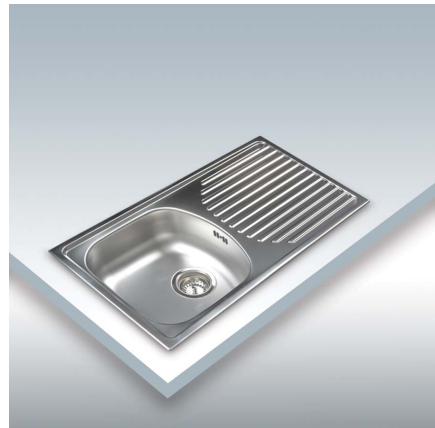

CDS 1

REFERENCE 02606400 - CDS 1 - 8422248074421

DESCRIPTION

- 1 square bowl with draining board
- Installation in 45-cm unit
- Bowl depth 15cm
- Stainless steel AISI 304 18/8
- Basket valve 3 1/2"
- Accessories:
 - Watertight strip
 - Fastening clamps
 - Overflow pipe
 - Siphon

FEATURES

Installation in	Cabinet 45 cm
Bucket depth (cm.)	15
Built-in sink	1 Cubeta cuadrada con escurridor
Stainless steel	AISI 304 18/8
Valve basket (inches)	3 1/2"
Standard accessories	Sealing tape, Fixing clamps ,Tube overflow,Siphon