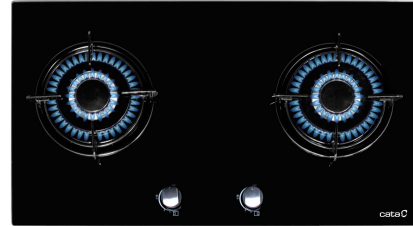

CB 702

REFERENCE 08046407 - CB 702 - 8422248059169

DESCRIPTION

- 4 gas burners:
 - Rear left: 1 semi-fast 1.75kW
 - Front left: 1 triple ring 3kW
 - Rear Right: 1 semi-fast 1.75kW
 - Front Right: 1 auxiliary 1kW
- Battery operated auto-ignition (CB 631 A)
- Plug-in autoignition
- Enamelled grills/burners
- Suitable for city gas
- LPG injectors included in the box
- 60cm wide
- Total power 7.5kW