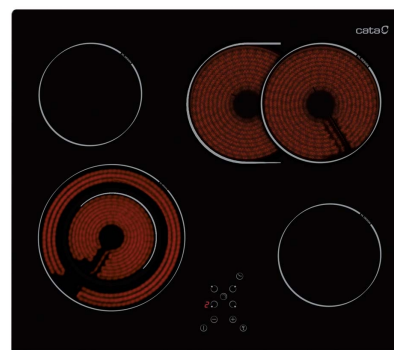

TCDO 604 BV

REFERENCE 08052207 - TCDO 604 BV - 8422248073578

DESCRIPTION

- 5 High Light cooking areas:
 - Front Right: 1 area of $\varnothing 140$ of 1.2kW
 - Rear Right: 1 double area of $\varnothing 180/120$ of 1.7/0.7kW
 - Centre: 1 giant triple area of $\varnothing 270/210/145$ of 2.7/1.95/1.05kW
 - Front Left: 1 double area of $\varnothing 210/120$ of 2.2/0.75kW
 - Rear Left: 1 area of $\varnothing 140$, 1.2kW
- Independent Touch Control for each area
- 9 adjustable power levels
- Safety lock
- Timer function for each area
- Countdown alarm
- Residual heat indicator
- Automatic safety switch-off
- 90 cm wide
- Total power 9.1kW

FEATURES

Front bevel Finishing	✓
Fixing system	Quick-Fix System
Product width (mm)	590
Product depth (mm)	520
Product height (mm)	67
Built-in height (mm)	560
Built-in depth (mm)	490
Control type	Táctil
Power Levels	9
Timer for each cooking area	✓
Child safety lock	✓
Residual heat indicator	✓
Automatic safety switch-off	✓
Cooking areas	4
Front Right area - Area diameter (mm)	140
Front Right area - Power (kW)	1,2
Rear Right area - Area diameter (mm)	265/170
Rear Right area - Power (kW)	2,2/1,4
Front Left area - Area diameter (mm)	210/120
Front Left area - Power (kW)	2,2/0,75
Rear Left area - Area diameter (mm)	140
Rear Left area - Power (kW)	1,2
Nominal voltage (V)	220-240
Mains frequency (Hz)	50/60