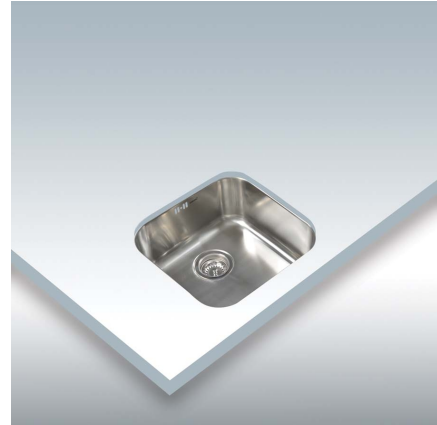

CB 40-40

REFERENCE 02624001 - CB 40-40 - EAN 8422248036894

DESCRIPTION

- Square bowl
- Installation in 50-cm unit
- Bowl depth 18cm
- Stainless steel AISI 304 18/8
- Basket valve 3 1/2"
- Accessories:
 - Watertight strip
 - Fastening clamps
 - Overflow pipe
 - Siphon

FEATURES

Installation in	Cabinet 50 cm
Bucket depth (cm.)	18
Built-in sink	1 Bowl square
Stainless steel	AISI 304 18/8
Valve basket (inches)	3 1/2"
Standard accessories	Sealing tape, Fixing clamps ,Tube overflow,Siphon